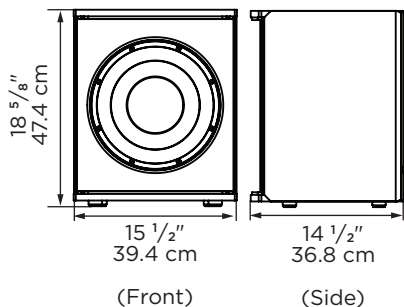

SILVER SUB IN-ROOM, IN-WALL, ON-WALL

SPECIFICATIONS

MATERIALS

Woofer count
Woofer size
Woofer type

IN-ROOM

1
12" (30 cm)
Ultra-low distortion
aluminum cone woofer

IN-WALL

1
12" (30 cm)
Ultra-low distortion
aluminum cone woofer

ON-WALL

1
12" (30 cm)
Ultra-low distortion
aluminum cone woofer

PERFORMANCE

Frequency response (+/- 3 dB)
F3 -3 dB
Sub amp type
Sub amp power

IN-ROOM

20 Hz - 200 Hz
20
Class A/B RackAmp
700W

IN-WALL

20 Hz - 200 Hz
20
Class D RackAmp
700W

ON-WALL

20 Hz - 200 Hz
20
Class D RackAmp
700W

DIMENSIONS

Cabinet specifications
(L x W x D)
Hole cutout
(L x W)
Frameless grill dimensions
(L x W)
NCB size
Product weight (each)
Shipping weight (each)

IN-ROOM

18 5/8" x 15 1/2" x 14 1/2"
(47.4 x 39.4 x 36.8 cm)
-
-
-
65 lb (29.5 kg)
70 lb (31.7 kg)

IN-WALL

19 x 13 1/2" x 14 1/2"
(48.3 x 34.3 x 36.8 cm)
19 1/8" x 13 5/8"
(48.6 x 34.6 cm)
20 7/16" x 14 15/16"
(52 x 38 cm)
V
60 lb (27.2 kg)
64 lb (29 kg)

ON-WALL

33 x 14 x 8"
(83.8 x 35.6 x 20.3 cm)
-
-
-
60 lb (27.2 kg)
65 lb (29.5 kg)

PRODUCT NUMBERS

Standalone sub (4-ohm woofer encl.)
1 Sub, 1 RackAmp 700 DSP (4-ohm woofer encl.)

IN-ROOM (painted)

25015-4000-4
[SSIR-BDL1](#)

IN-WALL (painted)

45915-1000-5
[IWS-BDL1](#)

ON-WALL (painted)

35015-4000-1
[OWS-BDL1](#)

PRODUCT NUMBERS

Standalone sub (8-ohm woofer encl.)
1 Sub, 1 RackAmp 700 DSP (4-ohm woofer encl.)

IN-ROOM (veneer)

25015-6000-4
SSIR-BDL2

IN-WALL (veneer)

-
-

ON-WALL (veneer)

-
-

Product page

triadspkrs.co/
silvsub

DIMENSIONS

IN-ROOM