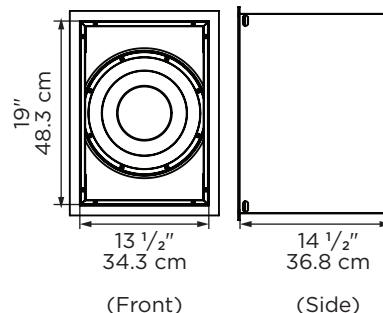

SILVER SUB IN-ROOM, IN-WALL, ON-WALL

SPECIFICATIONS

MATERIALS

Woofer count
Woofer size
Woofer type

IN-ROOM

1
12" (30 cm)
Ultra-low distortion
aluminum cone woofer

IN-WALL

1
12" (30 cm)
Ultra-low distortion
aluminum cone woofer

ON-WALL

1
12" (30 cm)
Ultra-low distortion
aluminum cone woofer

PERFORMANCE

Frequency response (+/- 3 dB)
F3 -3 dB
Sub amp type
Sub amp power

IN-ROOM

20 Hz - 200 Hz
20
Class A/B RackAmp
700W

IN-WALL

20 Hz - 200 Hz
20
Class D RackAmp
700W

ON-WALL

20 Hz - 200 Hz
20
Class D RackAmp
700W

DIMENSIONS

Cabinet specifications
(L x W x D)
Hole cutout
(L x W)
Frameless grill dimensions
(L x W)
NCB size
Product weight (each)
Shipping weight (each)

IN-ROOM

18 5/8" x 15 1/2" x 14 1/2"
(47.4 x 39.4 x 36.8 cm)
-
-
-
65 lb (29.5 kg)
70 lb (31.7 kg)

IN-WALL

19 x 13 1/2" x 14 1/2"
(48.3 x 34.3 x 36.8 cm)
19 1/8" x 13 5/8"
(48.6 x 34.6 cm)
20 7/16" x 14 15/16"
(52 x 38 cm)
V
60 lb (27.2 kg)
64 lb (29 kg)

ON-WALL

33 x 14 x 8"
(83.8 x 35.6 x 20.3 cm)
-
-
-
60 lb (27.2 kg)
65 lb (29.5 kg)

PRODUCT NUMBERS

Standalone sub (4-ohm woofer encl.)
1 Sub, 1 RackAmp 700 DSP (4-ohm woofer encl.)

IN-ROOM (painted)

25015-4000-4
[SSIR-BDL1](#)

IN-WALL (painted)

45915-1000-5
[IWS-BDL1](#)

ON-WALL (painted)

35015-4000-1
[OWS-BDL1](#)

PRODUCT NUMBERS

Standalone sub (8-ohm woofer encl.)
1 Sub, 1 RackAmp 700 DSP (4-ohm woofer encl.)

IN-ROOM (veneer)

25015-6000-4
SSIR-BDL2

IN-WALL (veneer)

-
-

ON-WALL (veneer)

-
-

Product page

triadspkrs.co/
silvsub

DIMENSIONS

IN-ROOM

IN-WALL

ON-WALL