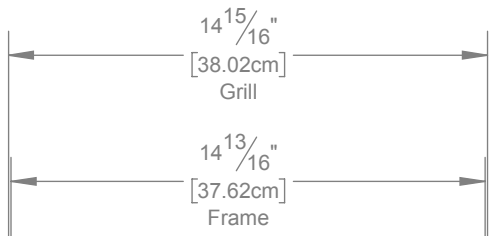

Top View

Front View

Side View (Right)

**TRIAD SPEAKERS, INC.**  
15835 NE CAMERON BLVD  
PORTLAND, OR 97230  
TEL: 503.256.2600  
FAX: 503.256.5966  
1.800.666.6316