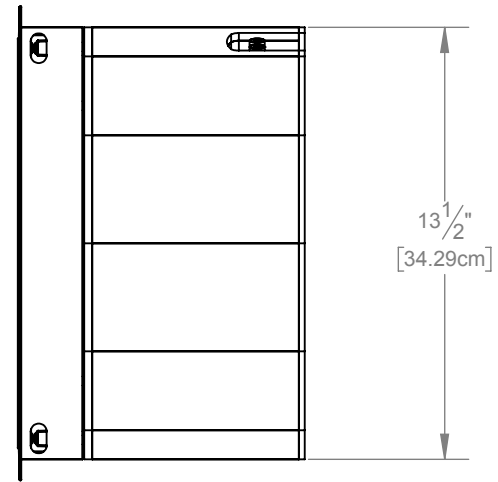

Side View (Right)

TRIAD SPEAKERS, INC.
15835 NE CAMERON BLVD
PORTLAND, OR 97230
TEL: 503.256.2600
FAX: 503.256.5966
1.800.666.6316

InCeiling Rotating Silver/9 Satellite

PROPRIETARY AND CONFIDENTIAL: THE INFORMATION CONTAINED IN THIS DRAWING IS THE SOLE PROPERTY OF TRIAD SPEAKERS, INC. ANY REPRODUCTION IN PART OR AS A WHOLE WITHOUT THE WRITTEN PERMISSION OF TRIAD SPEAKERS, INC. IS STRICTLY PROHIBITED.