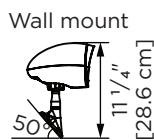

Product number - 30352-1

3 7/8 × 2 3/8" (9.8 × 6.1 cm)
11 1/4" (28.6 cm)

GA10 SUB FOOT KIT

Feet (quantity, 4) (H × W × D)

Product number - 30351-1

1 1/8 × 3 3/4 × 3 3/4" (2.8 × 9.5 × 9.5 cm)

GA10 SUB UNDERGROUND KIT

Height (from woofer base to top of cap)
Cap (Ø × H)
Pipe

Product number - 30350-1

28 1/2" (72.4 cm)
Ø 10 1/4 × 3 1/2" (Ø 26 × 8.9 cm)
Ø 4 5/16" (Ø 10.9 cm)

Wall Mount Kit
(GA10 Sub)

Foot Kit
(GA10 Sub)

Underground Kit
(GA10 Sub)

DIMENSIONS

GA4 SAT

Stake max. height

GA10 SUBWOOFER