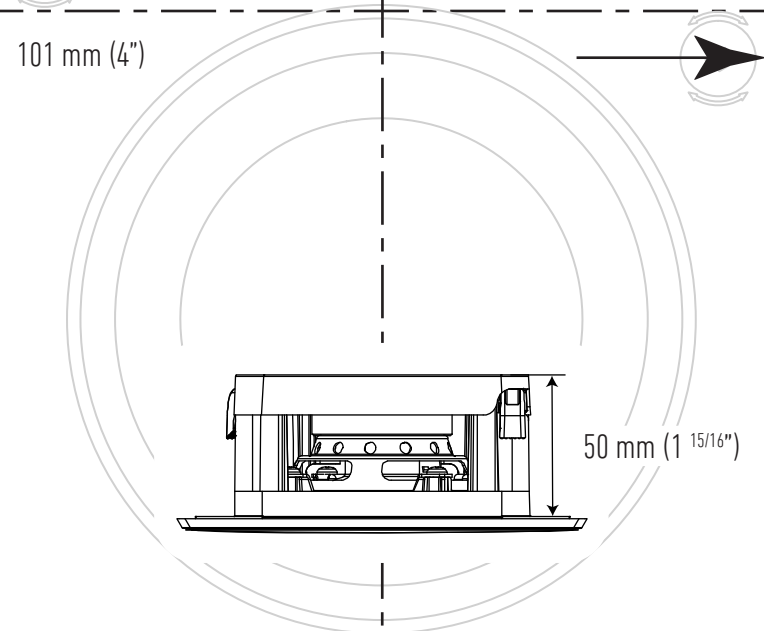

346 mm (13 5/16")

Ω MONITOR AUDIO

Super Slim In-Wall

Tri-Grip x 6
= 5Kgf/cm; 4.34 lbf/inch; 0.5 NM