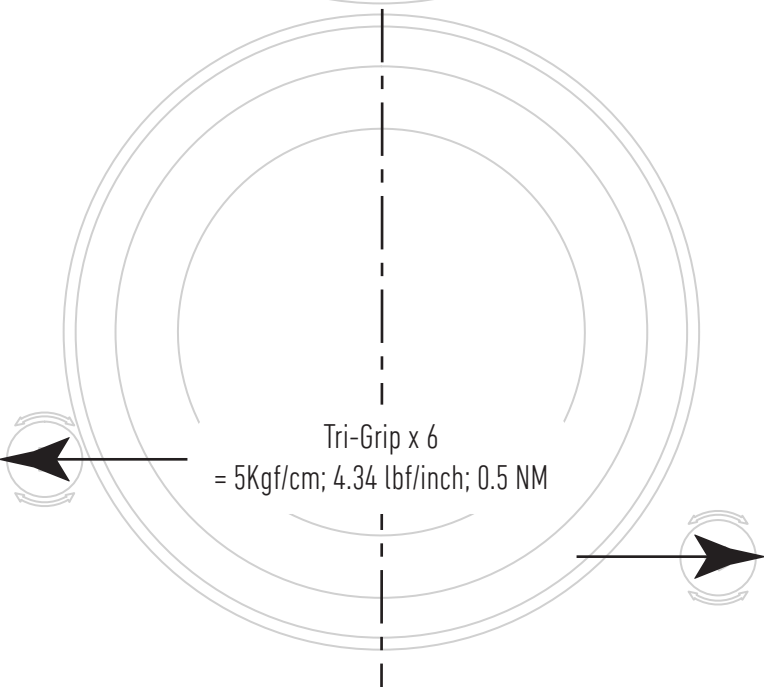

346 mm (13 5/16")

Ω MONITOR AUDIO

Super Slim In-Wall

Tri-Grip x 6
= 5Kgf/cm; 4.34 lbf/inch; 0.5 NM