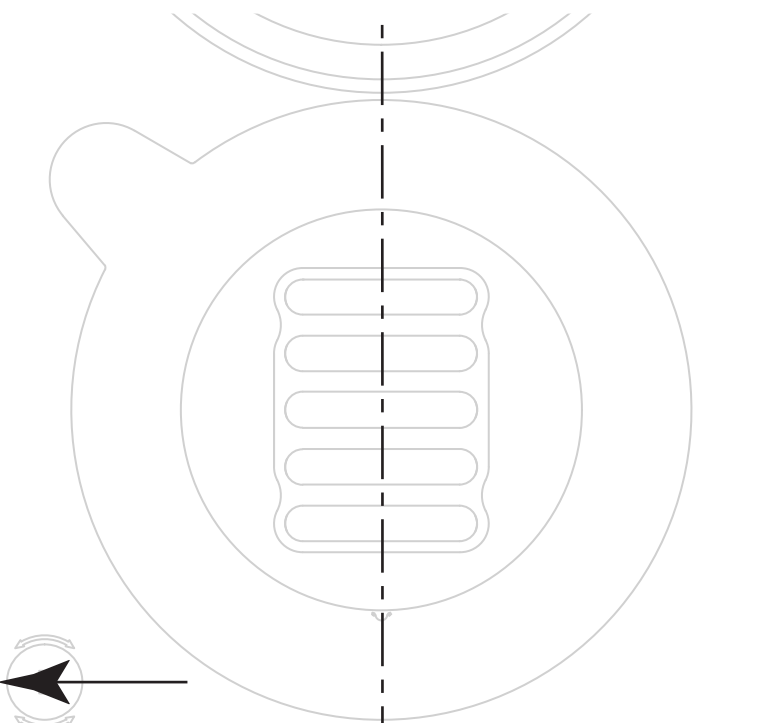

346 mm (13 5/16")

Ω MONITOR AUDIO

Super Slim In-Wall

Tri-Grip x 6
= 5Kgf/cm; 4.34 lbf/inch; 0.5 NM