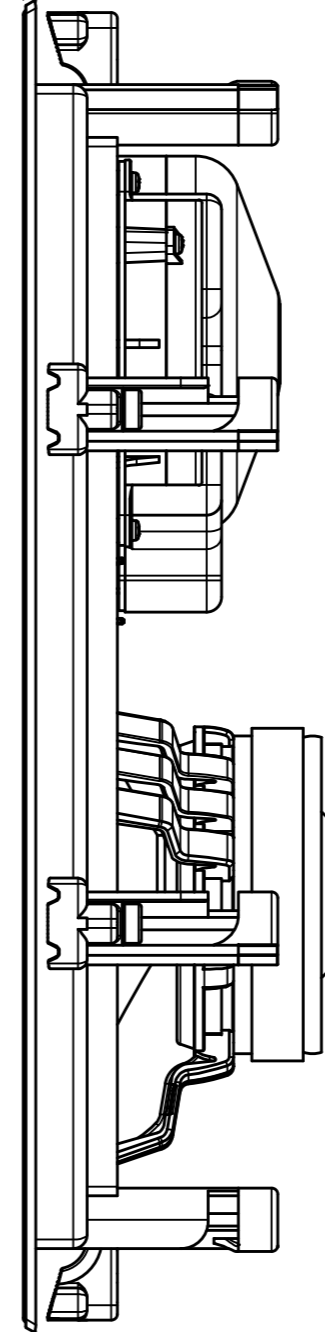

FRONT NO GRILLE

275.8 mm
10.86 in

428.8 mm
16.88 in

288 mm
11.34 in

441 mm
17.36 in

4.1 mm
0.16 in

232 mm
9.13 in

385 mm
15.16 in

100 mm
3.94 in

SIDE NO GRILLE

ALLOW A TOLERANCE OF +/- 1MM OR 0.04 INCHES ON ALL MOUNTING DEPTHS.

W380-IDC - DRAWING FOR REFERENCE ONLY

RANGE: CUSTOM CORE

© COPYRIGHT MONITOR AUDIO

21/07/2017