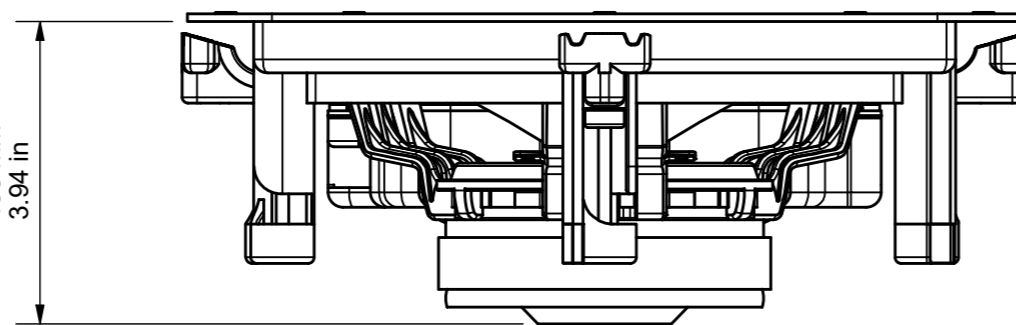

FRONT NO GRILLE

275.8 mm
10.86 in

428.8 mm
16.88 in

288 mm
11.34 in

441 mm
17.36 in

4.1 mm
0.16 in

232 mm
9.13 in

385 mm
15.16 in

100 mm
3.94 in

SIDE NO GRILLE

ALLOW A TOLERANCE OF +/- 1MM OR 0.04 INCHES ON ALL MOUNTING DEPTHS.

W380-IDC - DRAWING FOR REFERENCE ONLY

RANGE: CUSTOM CORE

© COPYRIGHT MONITOR AUDIO

21/07/2017