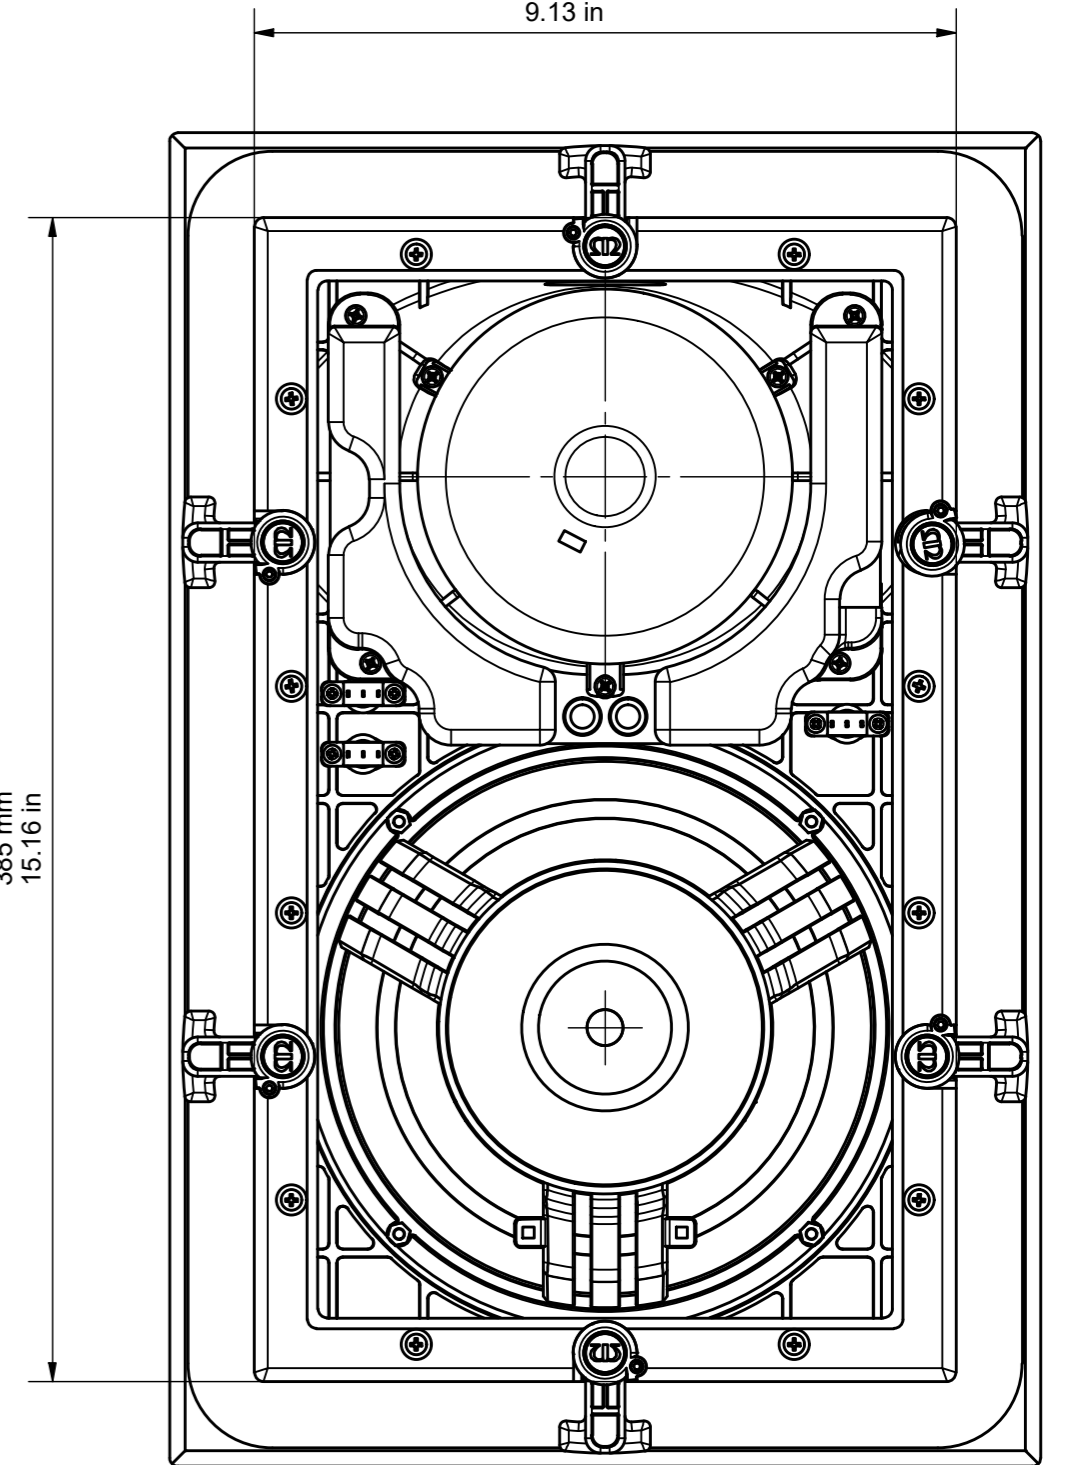

FRONT NO GRILLE

275.8 mm
10.86 in

428.8 mm
16.88 in

288 mm
11.34 in

441 mm
17.36 in

4.1 mm
0.16 in

232 mm
9.13 in

385 mm
15.16 in

100 mm
3.94 in

SIDE NO GRILLE

ALLOW A TOLERANCE OF +/- 1MM OR 0.04 INCHES ON ALL MOUNTING DEPTHS.

W380-IDC - DRAWING FOR REFERENCE ONLY

RANGE: CUSTOM CORE

© COPYRIGHT MONITOR AUDIO

21/07/2017