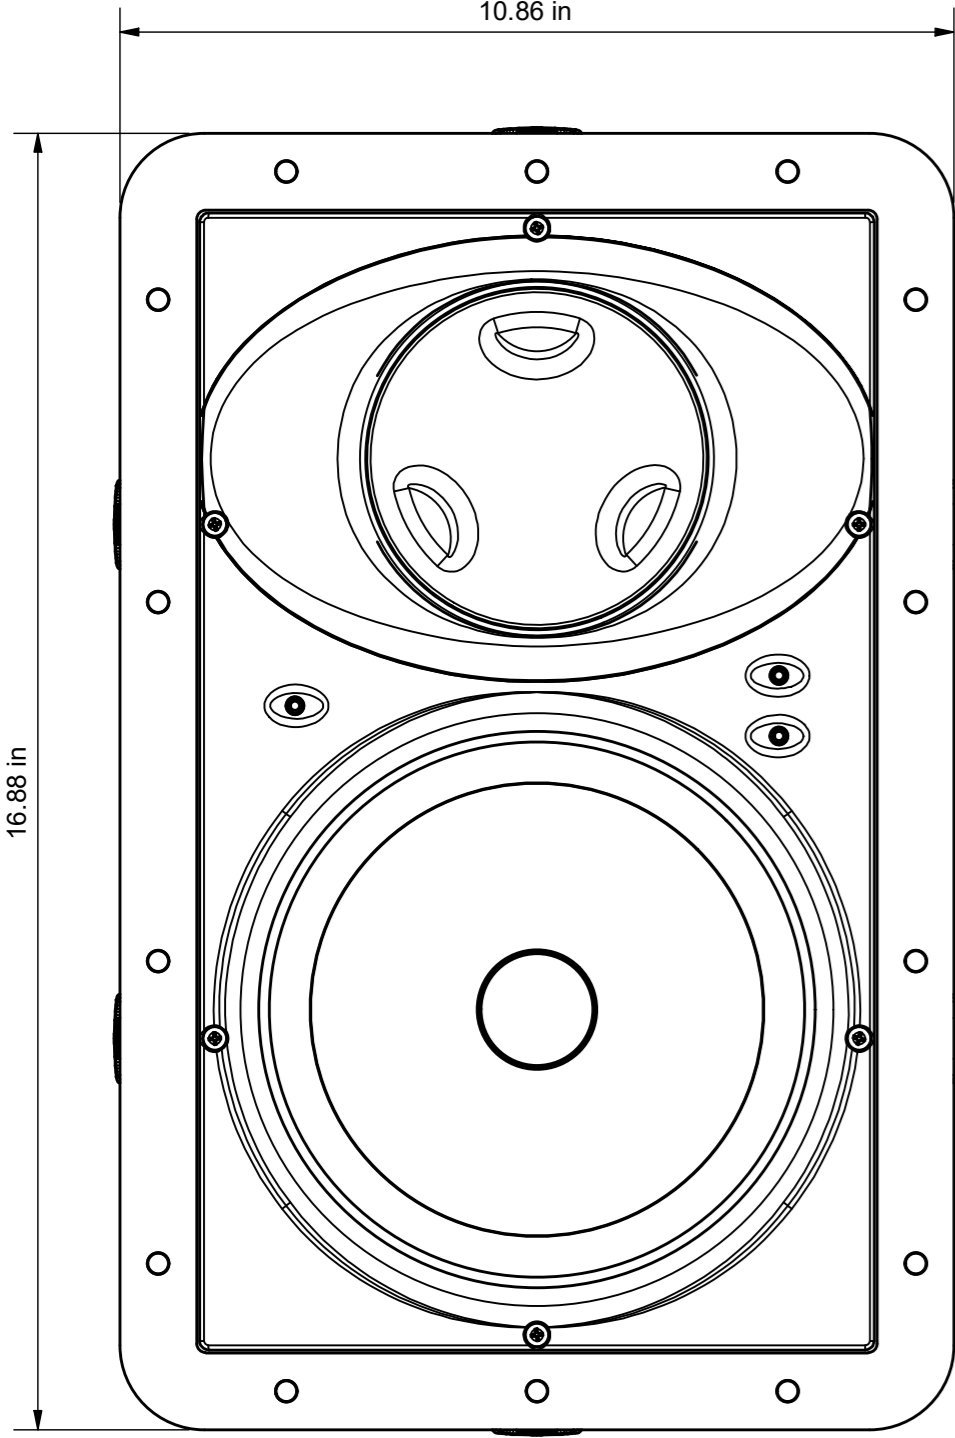

FRONT NO GRILLE

275.8 mm
10.86 in

428.8 mm
16.88 in

288 mm
11.34 in

441 mm
17.36 in

4.1 mm
0.16 in

232 mm
9.13 in

385 mm
15.16 in

100 mm
3.94 in

SIDE NO GRILLE

ALLOW A TOLERANCE OF +/- 1MM OR 0.04 INCHES ON ALL MOUNTING DEPTHS.

W380-IDC - DRAWING FOR REFERENCE ONLY

RANGE: CUSTOM CORE

© COPYRIGHT MONITOR AUDIO

21/07/2017