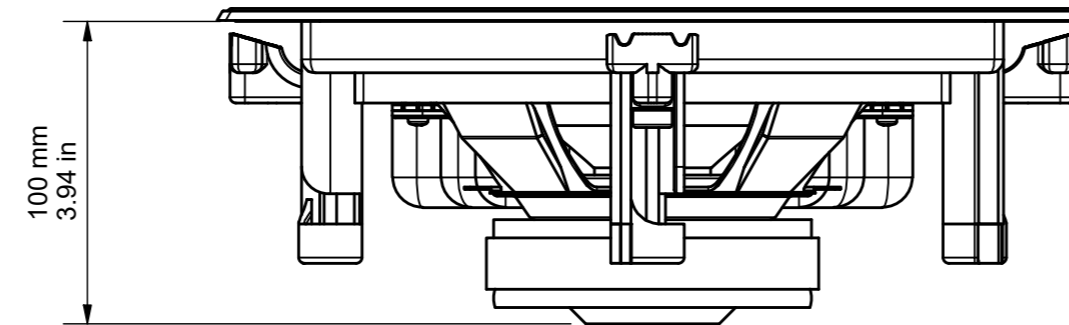

FRONT NO GRILLE

275.8 mm  
10.86 in

428.8 mm  
16.88 in

288.01 mm  
11.34 in

441.01 mm  
17.36 in

4.1 mm  
0.16 in

232 mm  
9.13 in

385 mm  
15.16 in

100 mm  
3.94 in

SIDE NO GRILLE

ALLOW A TOLERANCE OF +/- 1MM OR 0.04 INCHES ON ALL MOUNTING DEPTHS.

W180 - DRAWING FOR REFERENCE ONLY

RANGE: CUSTOM CORE

© COPYRIGHT MONITOR AUDIO

21/07/2017