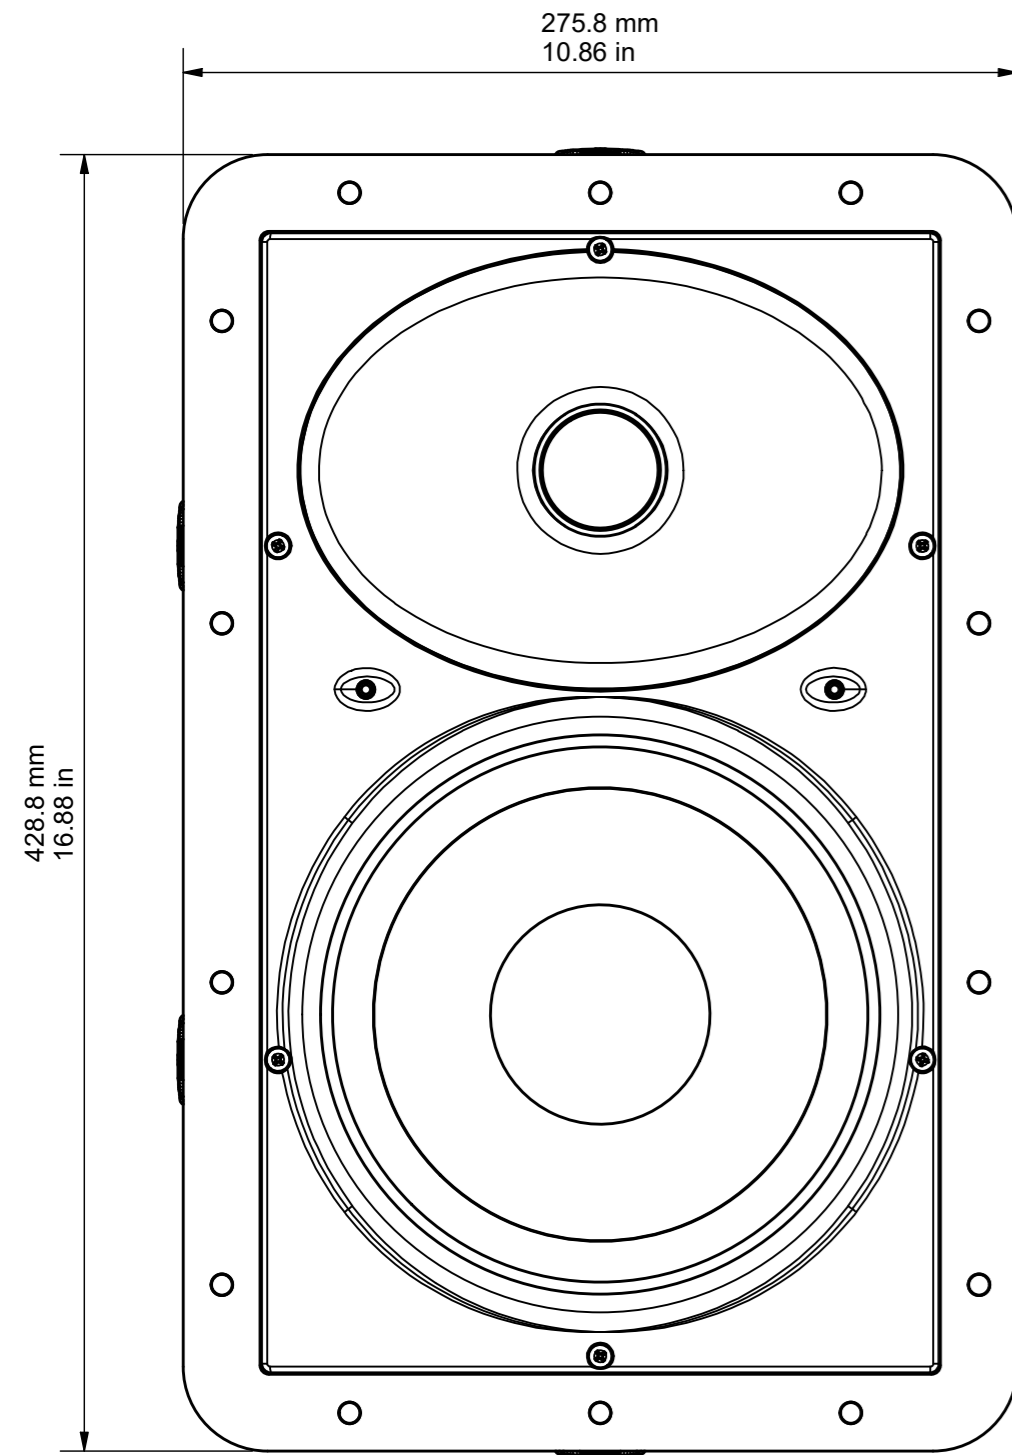

FRONT NO GRILLE

275.8 mm  
10.86 in

428.8 mm  
16.88 in

288.01 mm  
11.34 in

441.01 mm  
17.36 in

4.1 mm  
0.16 in

232 mm  
9.13 in

385 mm  
15.16 in

100 mm  
3.94 in

SIDE NO GRILLE

ALLOW A TOLERANCE OF +/- 1MM OR 0.04 INCHES ON ALL MOUNTING DEPTHS.

W180 - DRAWING FOR REFERENCE ONLY

RANGE: CUSTOM CORE

© COPYRIGHT MONITOR AUDIO

21/07/2017