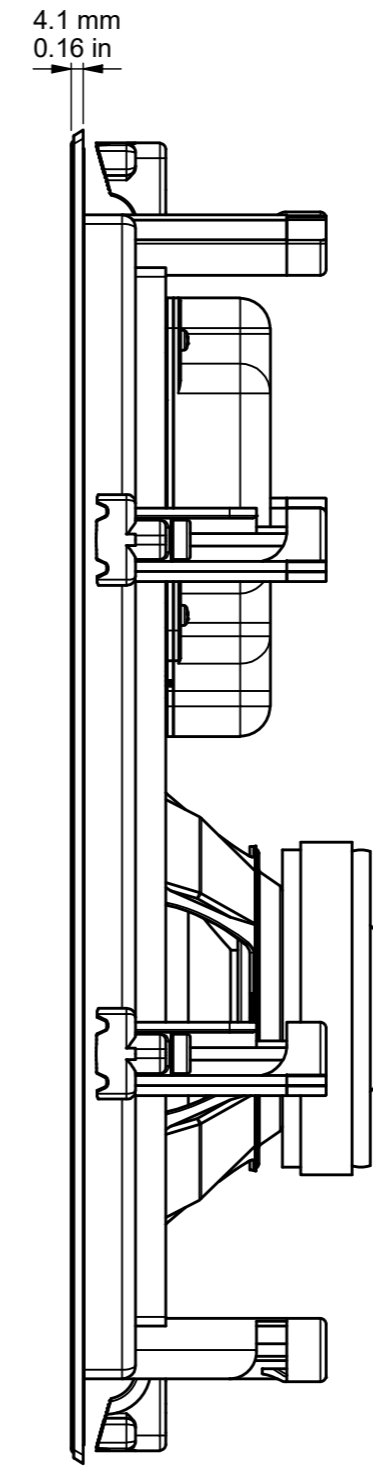

FRONT NO GRILLE

275.8 mm  
10.86 in

428.8 mm  
16.88 in

288.01 mm  
11.34 in

441.01 mm  
17.36 in

4.1 mm  
0.16 in

232 mm  
9.13 in

385 mm  
15.16 in

100 mm  
3.94 in

SIDE NO GRILLE

ALLOW A TOLERANCE OF +/- 1MM OR 0.04 INCHES ON ALL MOUNTING DEPTHS.

W180 - DRAWING FOR REFERENCE ONLY

RANGE: CUSTOM CORE

© COPYRIGHT MONITOR AUDIO

21/07/2017