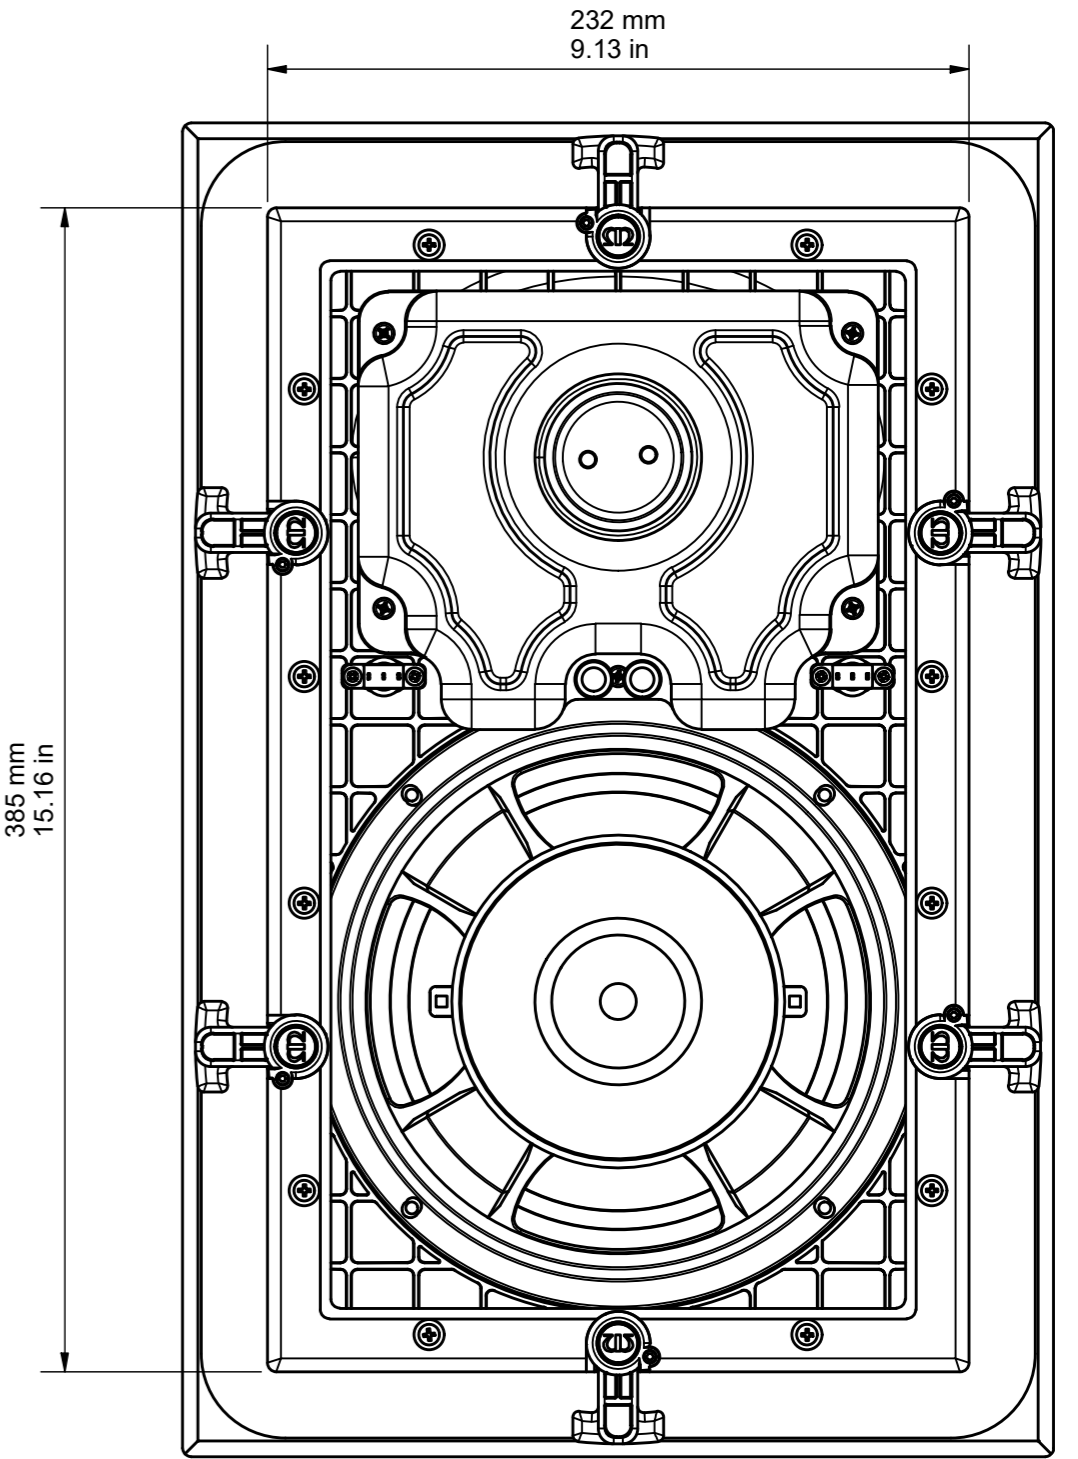

FRONT NO GRILLE

275.8 mm  
10.86 in

428.8 mm  
16.88 in

288.01 mm  
11.34 in

441.01 mm  
17.36 in

4.1 mm  
0.16 in

232 mm  
9.13 in

385 mm  
15.16 in

100 mm  
3.94 in

SIDE NO GRILLE

ALLOW A TOLERANCE OF +/- 1MM OR 0.04 INCHES ON ALL MOUNTING DEPTHS.

W180 - DRAWING FOR REFERENCE ONLY

RANGE: CUSTOM CORE

© COPYRIGHT MONITOR AUDIO

21/07/2017