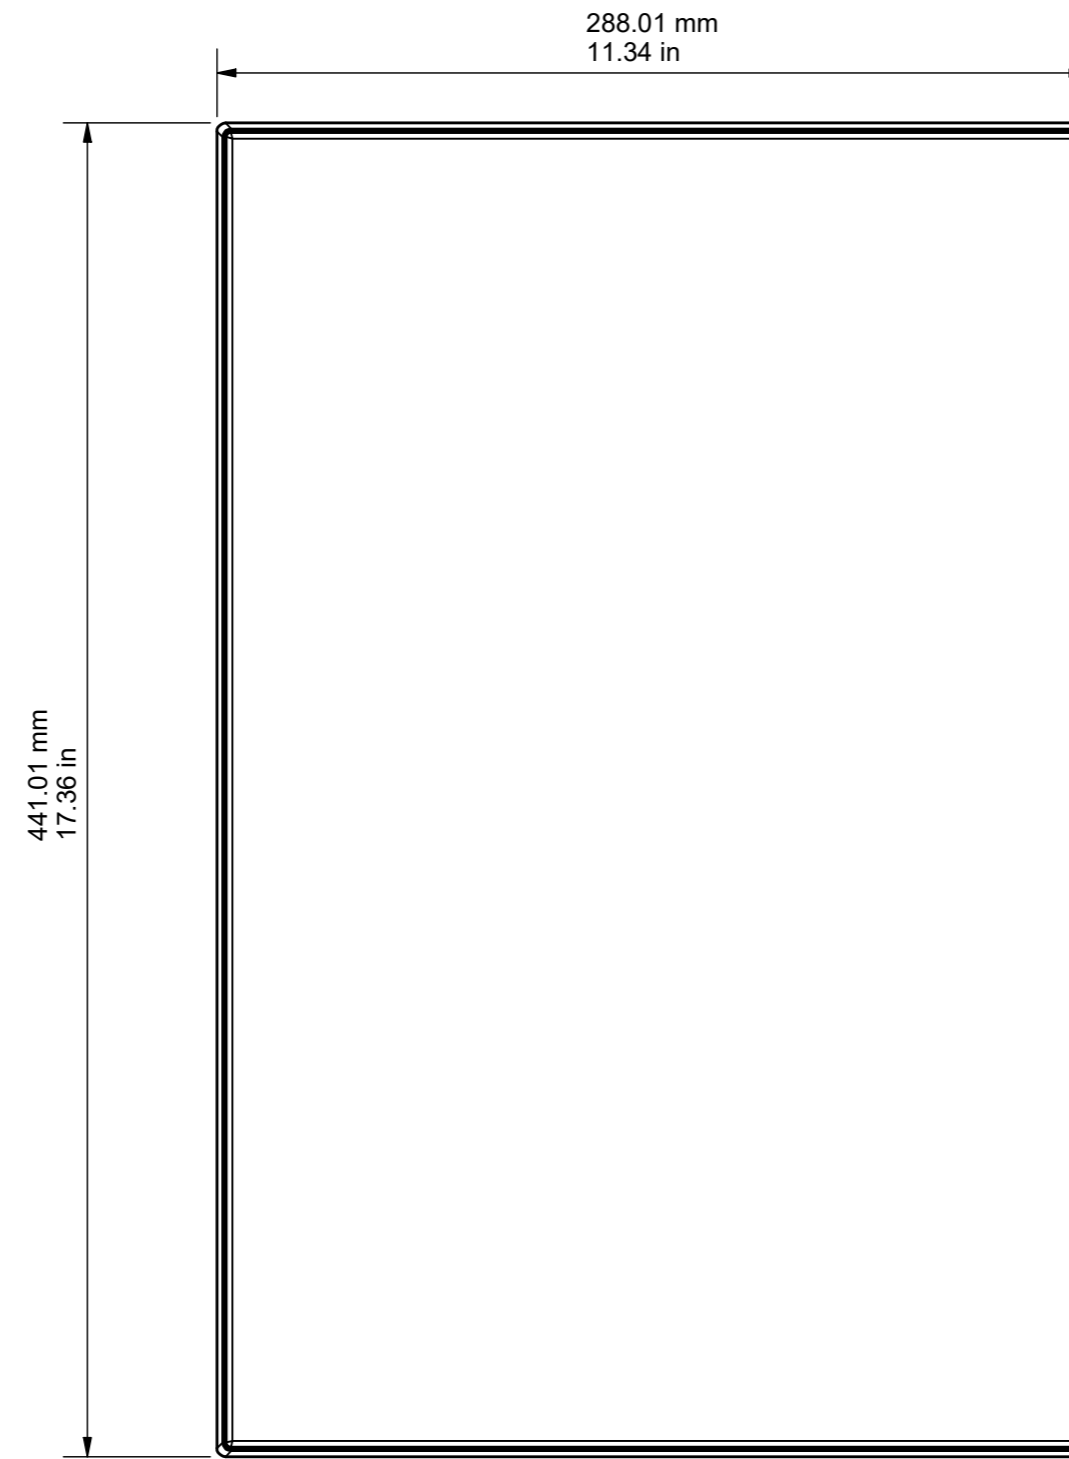

FRONT NO GRILLE

275.8 mm  
10.86 in

428.8 mm  
16.88 in

288.01 mm  
11.34 in

441.01 mm  
17.36 in

4.1 mm  
0.16 in

232 mm  
9.13 in

385 mm  
15.16 in

100 mm  
3.94 in

SIDE NO GRILLE

ALLOW A TOLERANCE OF +/- 1MM OR 0.04 INCHES ON ALL MOUNTING DEPTHS.

W180 - DRAWING FOR REFERENCE ONLY

RANGE: CUSTOM CORE

© COPYRIGHT MONITOR AUDIO

21/07/2017