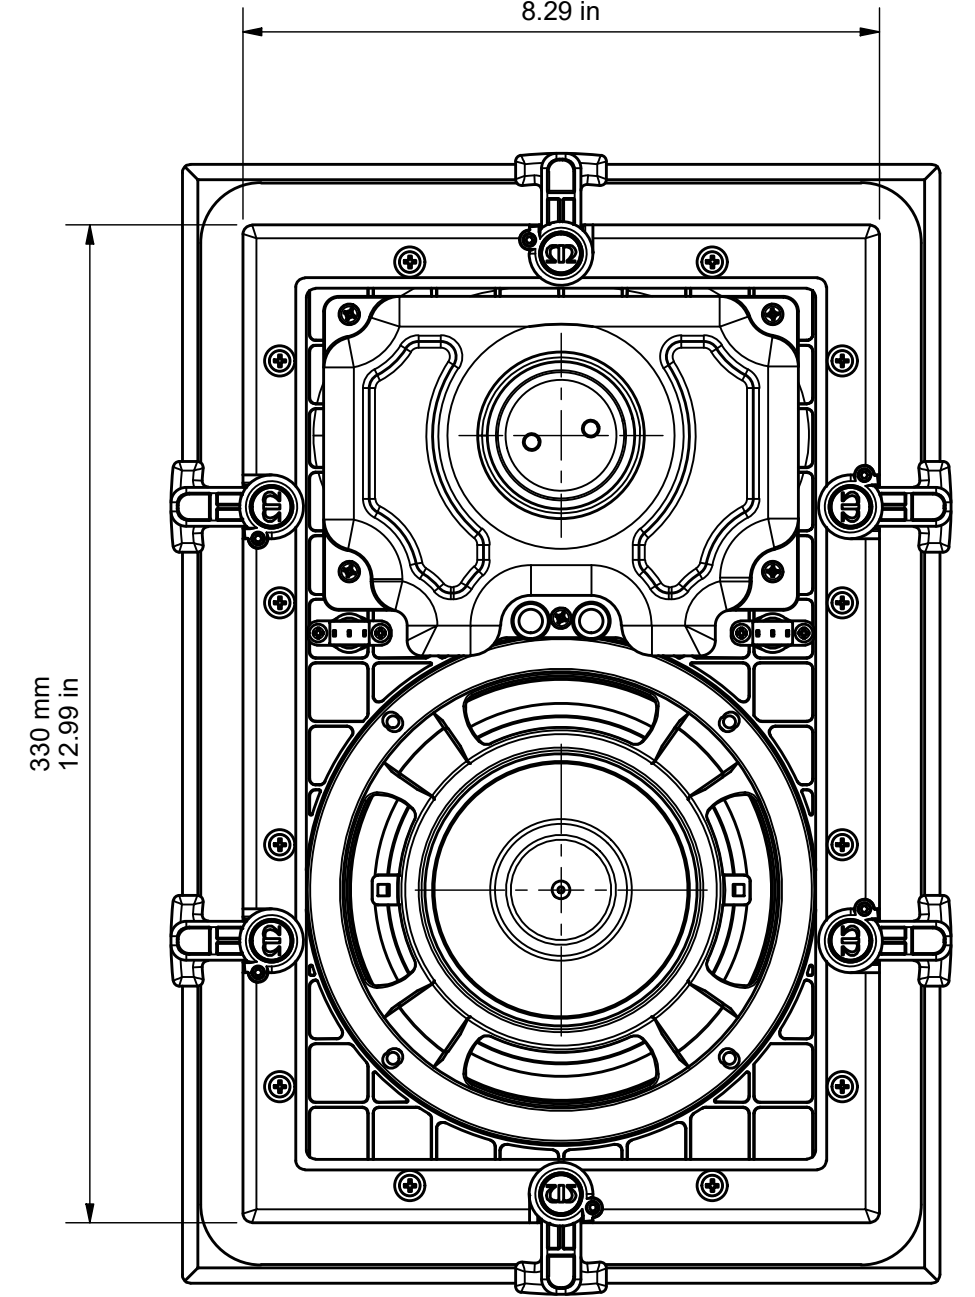

FRONT NO GRILLE

250.5 mm  
9.86 in

3.8 mm  
0.15 in

210.5 mm  
8.29 in

SIDE NO GRILLE

ALLOW A TOLERANCE OF +/- 1MM OR 0.04 INCHES ON ALL MOUNTING DEPTHS.

W165 - DRAWING FOR REFERENCE ONLY

RANGE: CUSTOM CORE