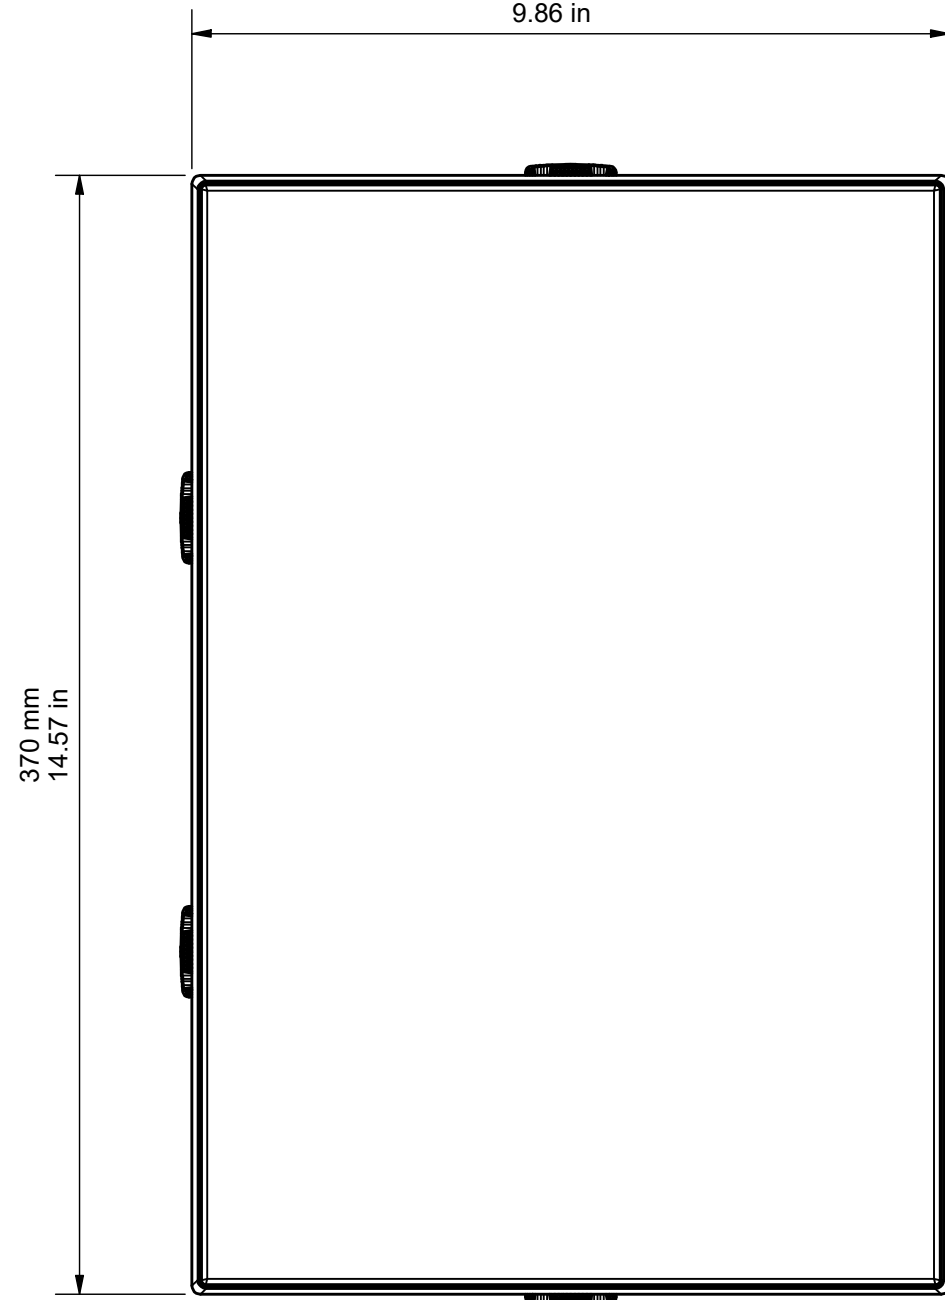

FRONT NO GRILLE

250.5 mm  
9.86 in

3.8 mm  
0.15 in

210.5 mm  
8.29 in

SIDE NO GRILLE

ALLOW A TOLERANCE OF +/- 1MM OR 0.04 INCHES ON ALL MOUNTING DEPTHS.

W165 - DRAWING FOR REFERENCE ONLY

RANGE: CUSTOM CORE