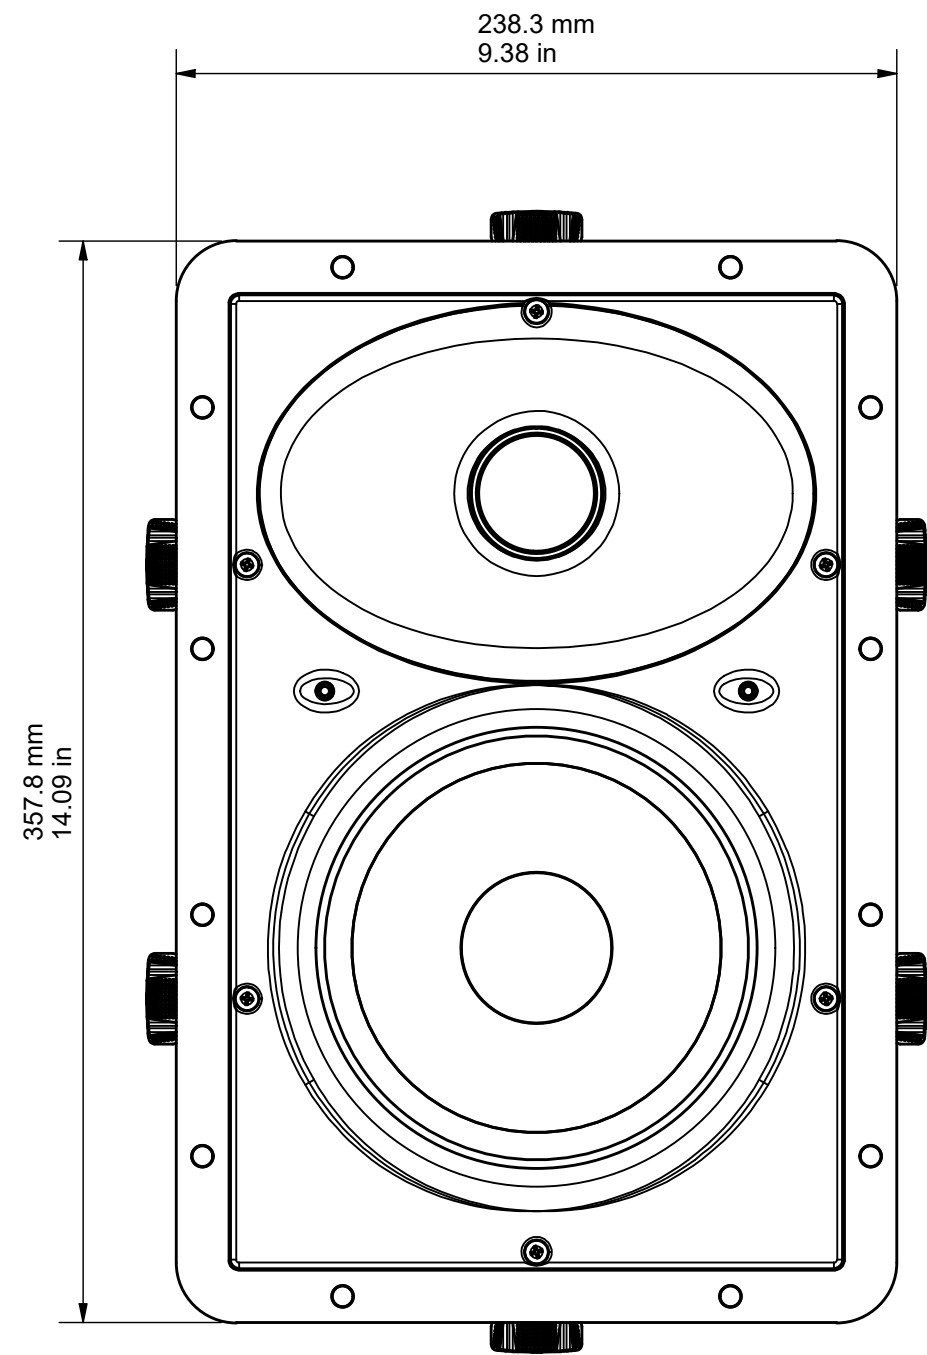

FRONT NO GRILLE

250.5 mm  
9.86 in

3.8 mm  
0.15 in

210.5 mm  
8.29 in

SIDE NO GRILLE

ALLOW A TOLERANCE OF +/- 1MM OR 0.04 INCHES ON ALL MOUNTING DEPTHS.

W165 - DRAWING FOR REFERENCE ONLY

RANGE: CUSTOM CORE