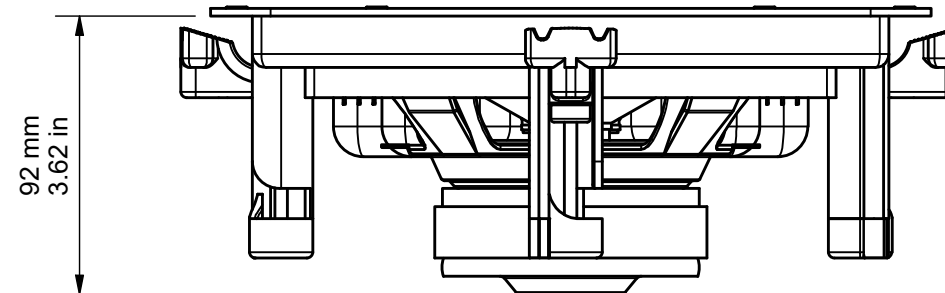

FRONT NO GRILLE

250.5 mm  
9.86 in

3.8 mm  
0.15 in

210.5 mm  
8.29 in

SIDE NO GRILLE

ALLOW A TOLERANCE OF +/- 1MM OR 0.04 INCHES ON ALL MOUNTING DEPTHS.

W165 - DRAWING FOR REFERENCE ONLY

RANGE: CUSTOM CORE