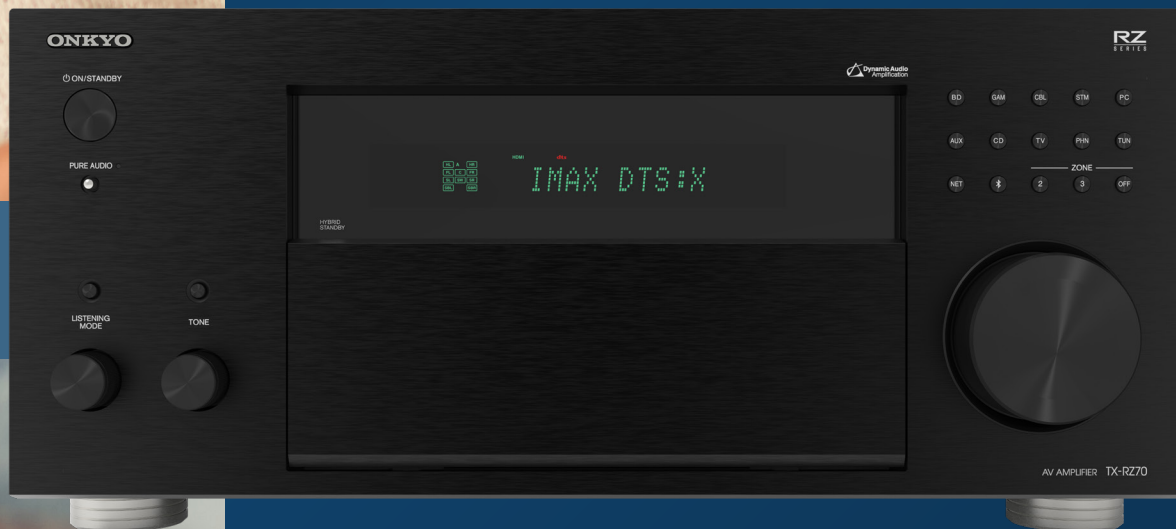

TX-RZ70

ONKYO[®]

THE **HEARTBEAT** OF ENTERTAINMENT

TX-RZ70

PREMIUM AUDIO VIDEO RECEIVER

RZ SERIES

TX-RZ70 PREMIUM AUDIO VIDEO RECEIVER

POWER AND AMPLIFICATION	140W x 11 (8 ohms)
	Class AB Amplifier
	7.2.4 Channels (11 amplified)
HDMI AND VIDEO INPUTS	7 In / 3 Out (eARC)
	8K/4K Ultra HD
	Dolby Vision
	HDMI2.1 VRR, QFT, ALLM, HDCP2.3, HDR10+
	1 component, 2 composite
AUDIO IN/OUT	7 HDMI, 4 RCA, 1 RCA Phono
	2 Opt, 2 Coax
	13 preamp RCA with 2 independent subwoofer
	Zone 2 Stereo RCA, Zone 3 Stereo RCA
SURROUND MODES	Dolby Atmos, Dolby Surround
	DTS:X, Neural:X
	IMAX Enhanced
	Auro-3D (optional firmware update June 2023)

STREAMING	Room Ready (firmware update in 2023)
	Chromecast built-in
	AirPlay 2
	Spotify
	Amazon Music HD
	Tidal
	Deezer
KEY FEATURES	Pandora
	TuneIn
	Wi-Fi/Bluetooth®
	Dirac Live® Room Correction
	Optional Dirac Live® Bass Control
THX® Certified for Theater Reference Sound	
Klipsch Optimized Mode	