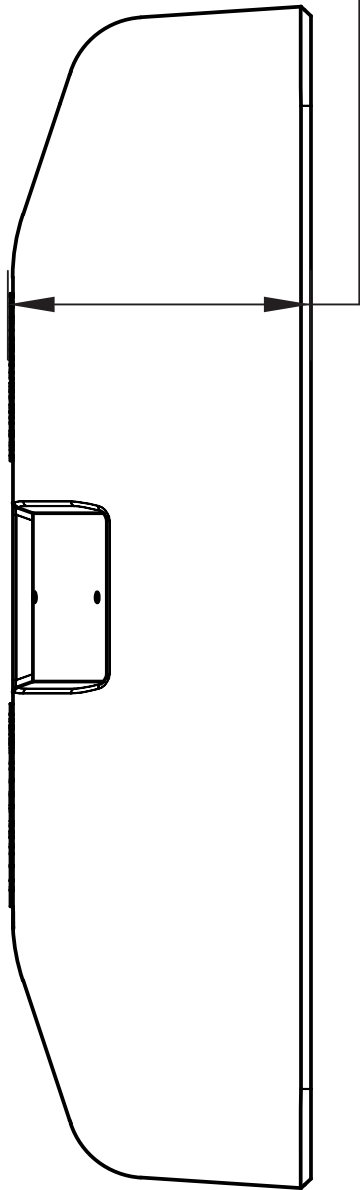

SIDE VIEW

DO NOT SCALE PRINT

StingRay 6 Full Range Outdoor Speaker