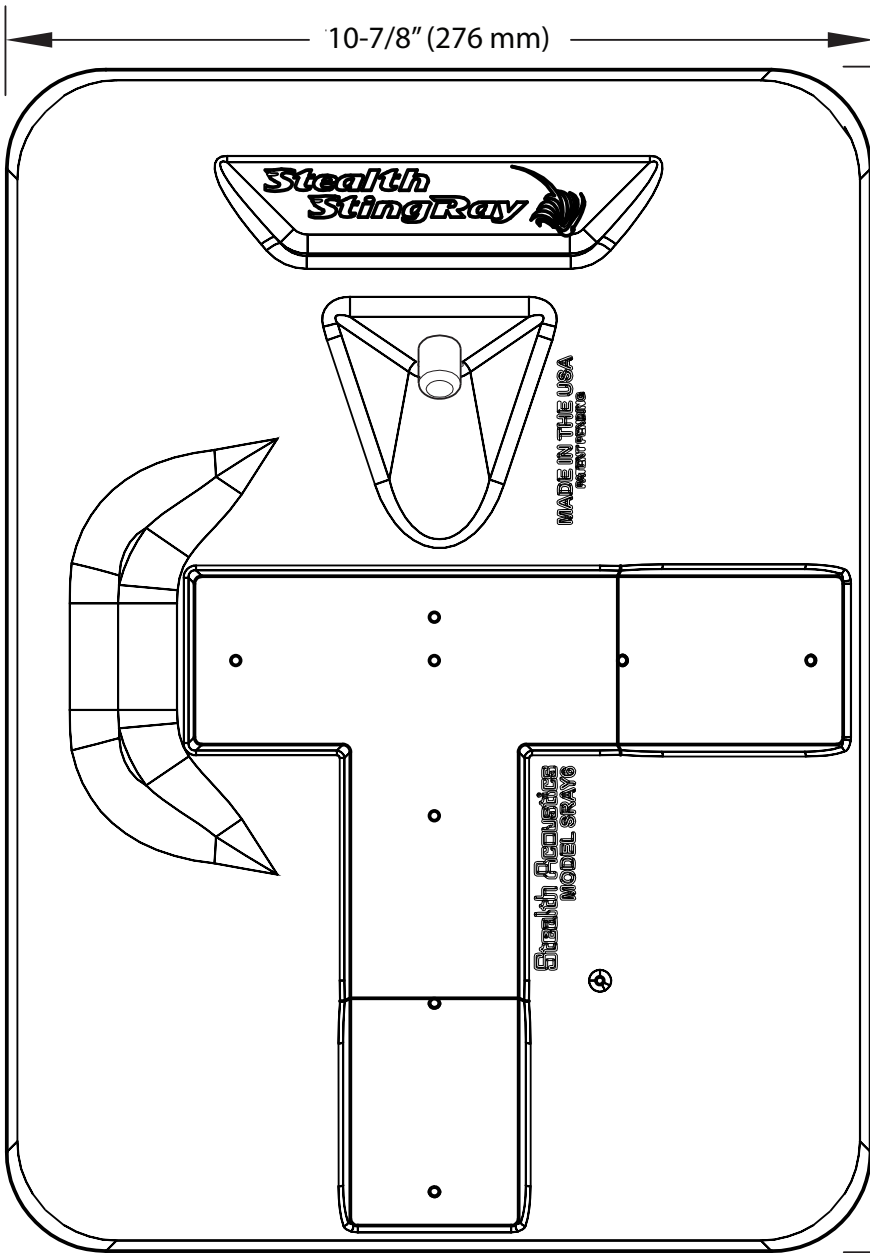

10-7/8" (276 mm)

14-7/8" (378 mm)

3-13/16" (97 mm)

REAR VIEW

DO NOT SCALE PRINT

StingRay 6 Full Range Outdoor Speaker