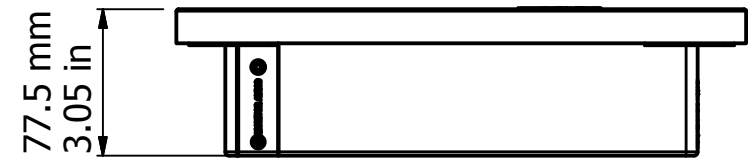

CUT OUT

SF3 INWALL

RANGE: SOUNDFRAME

© COPYRIGHT MONITOR AUDIO
22/06/2015