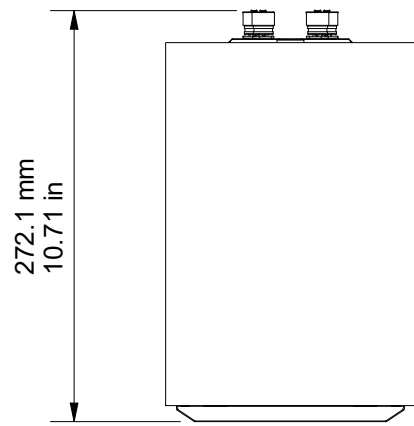

TOP

SIDE

FRONT

FRONT (GRILLE OFF)

BACK

BASE

DRAWING FOR REFERENCE ONLY

SILVER 50 7G