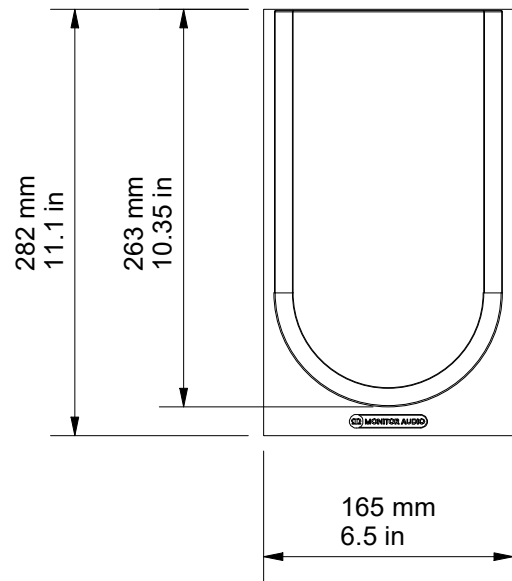

TOP

SIDE

FRONT

FRONT (GRILLE OFF)

BACK

BASE

DRAWING FOR REFERENCE ONLY

SILVER 50 7G