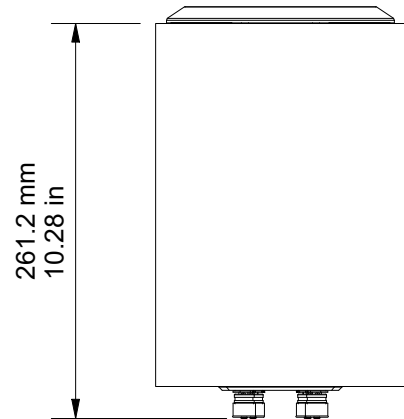

TOP

SIDE

FRONT

FRONT (GRILLE OFF)

BACK

BASE

DRAWING FOR REFERENCE ONLY

SILVER 50 7G