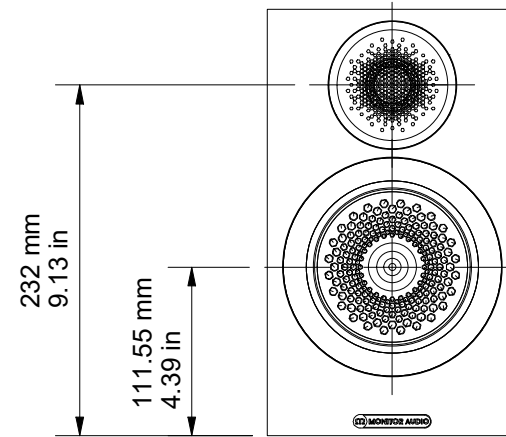

TOP

SIDE

FRONT

FRONT (GRILLE OFF)

BACK

BASE

DRAWING FOR REFERENCE ONLY

SILVER 50 7G