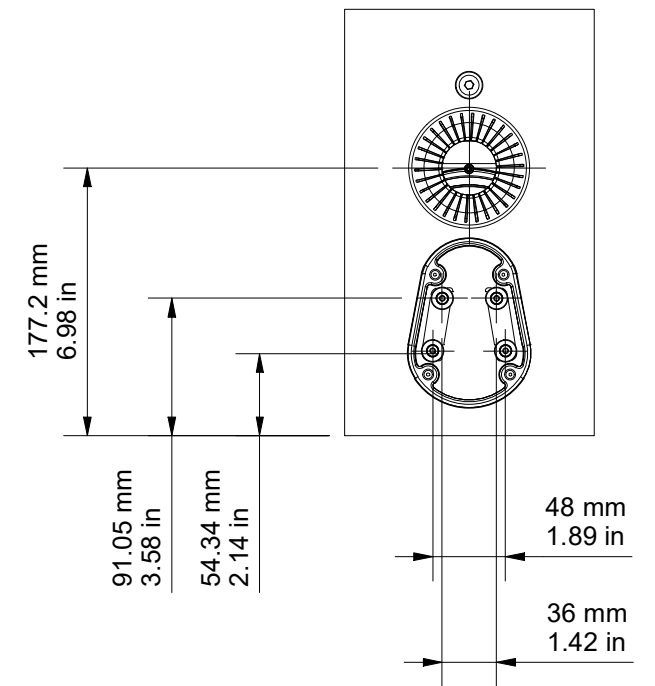

TOP

SIDE

FRONT

FRONT (GRILLE OFF)

BACK

BASE

DRAWING FOR REFERENCE ONLY

SILVER 50 7G