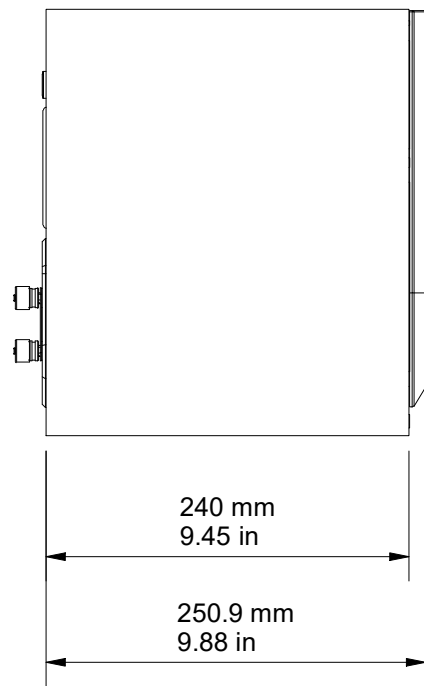

TOP

SIDE

FRONT

FRONT (GRILLE OFF)

BACK

BASE

DRAWING FOR REFERENCE ONLY

SILVER 50 7G