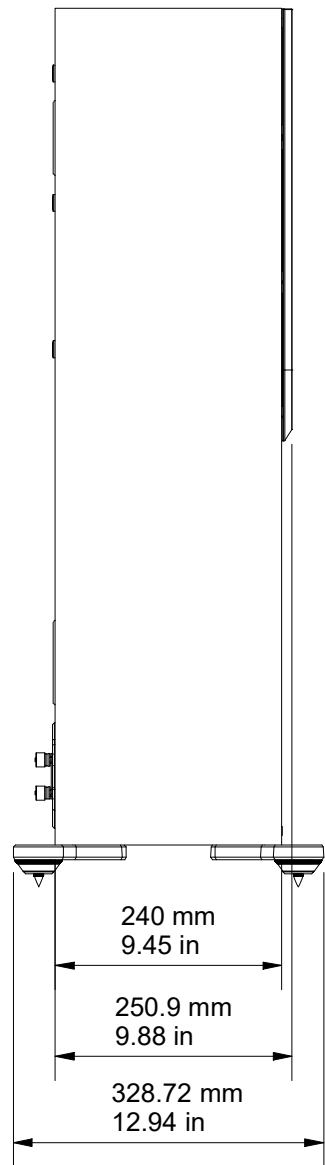

SIDE

FRONT

FRONT (GRILLE OFF)

BACK

BASE

DRAWING FOR REFERENCE ONLY

SILVER 200 7G

RANGE: SILVER SERIES 7G