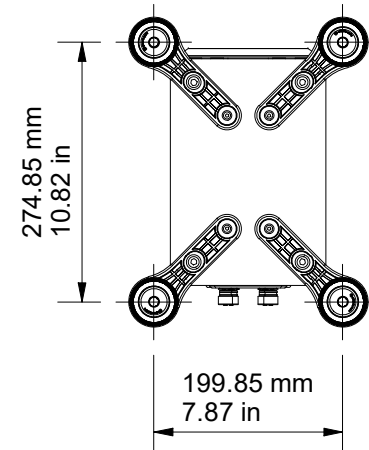

SIDE

FRONT

FRONT (GRILLE OFF)

BACK

BASE

DRAWING FOR REFERENCE ONLY

SILVER 200 7G

RANGE: SILVER SERIES 7G