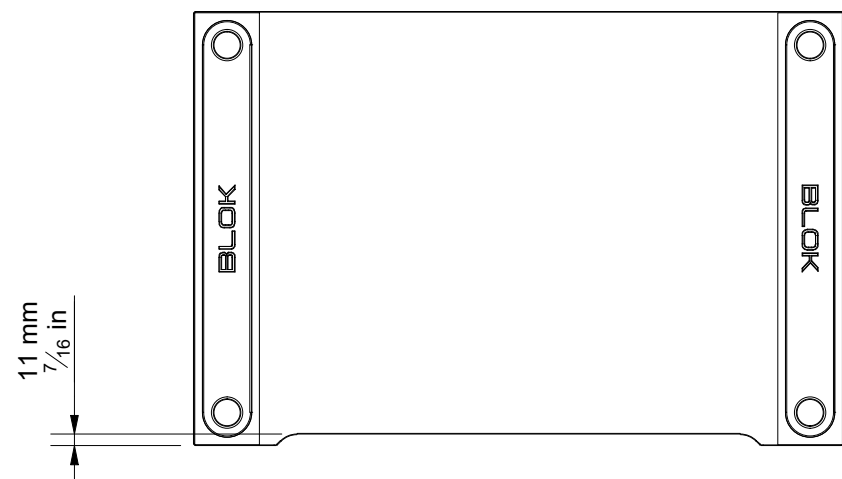

TOP

FRONT

BASE

SIDE

DRAWING FOR REFERENCE ONLY

STAX 2G SHELF LP PLYWOOD

**BLOK**

RANGE: STAX 2G