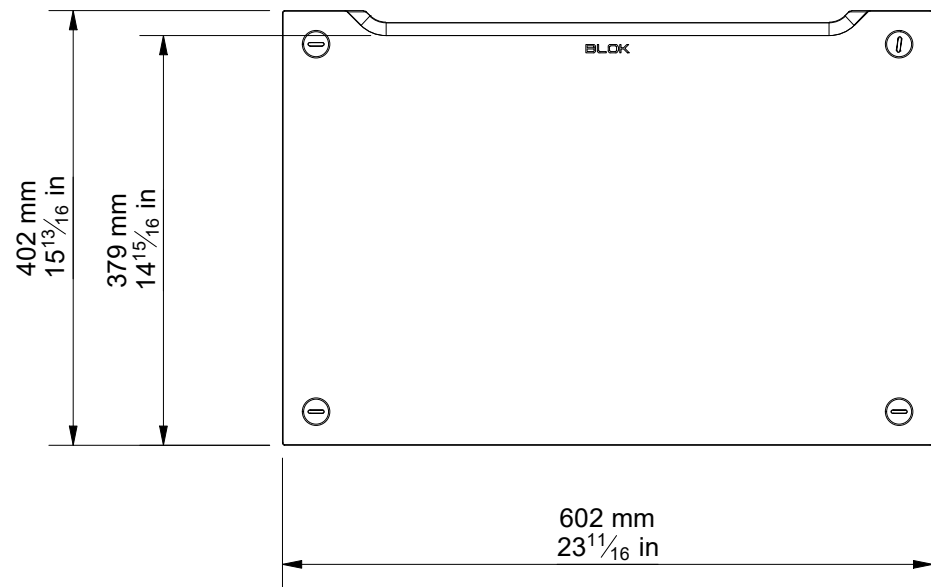

TOP

FRONT

BASE

SIDE

DRAWING FOR REFERENCE ONLY

STAX 2G SHELF LP PLYWOOD

**BLOK**

RANGE: STAX 2G