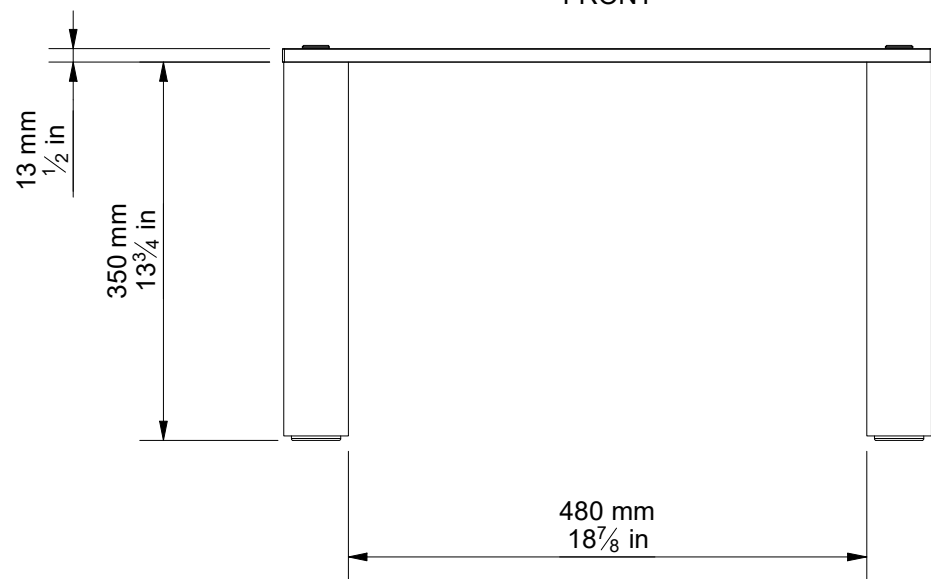

TOP

FRONT

BASE

SIDE

DRAWING FOR REFERENCE ONLY

STAX 2G SHELF LP PLYWOOD

**BLOK**

RANGE: STAX 2G