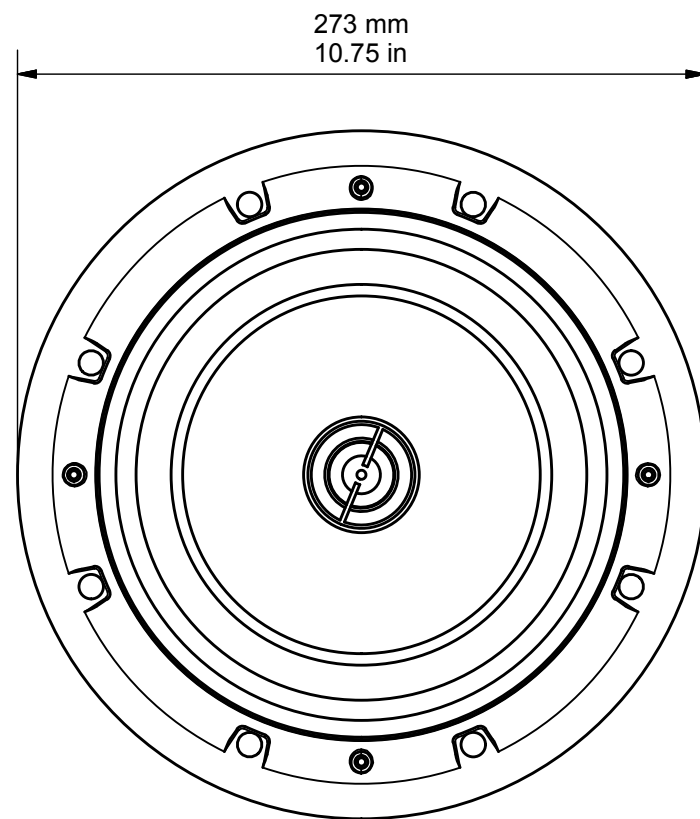

CUT OUT

PRO-80

RANGE: PRO IC

© COPYRIGHT MONITOR AUDIO

18/01/2016