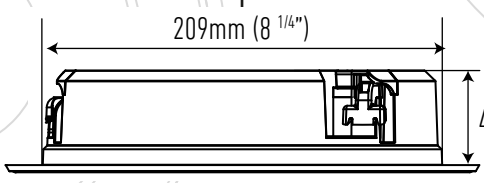

Ω MONITOR AUDIO

SUPER SLIM IN CEILING

Tri-Grip x 3
= 5Kgf/cm; 4.34 lbf/inch; 0.5 NM

209mm (8 1/4")

49.7mm (1 15/16")

CSS230