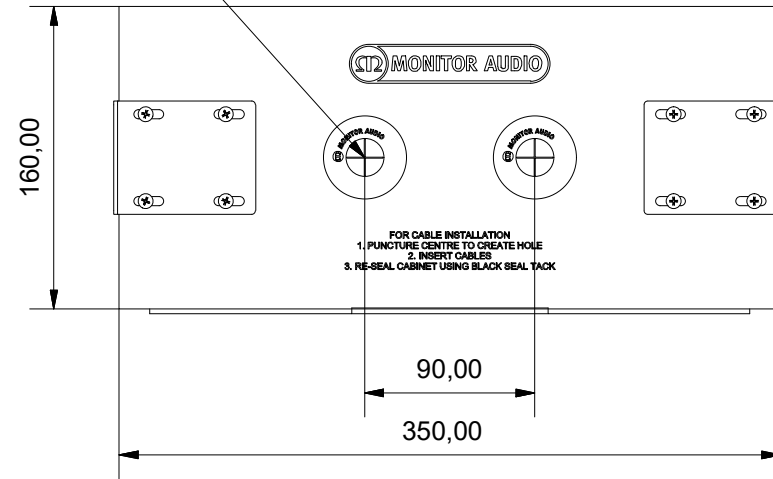

GROMMETS TO BE PUNCTURED AND RE-SEALED FOR CABLES ENTRY

IN-CEILING BACK BOX

RANGE: IN-CEILING BACK BOX

© COPYRIGHT MONITOR AUDIO

30/03/2017