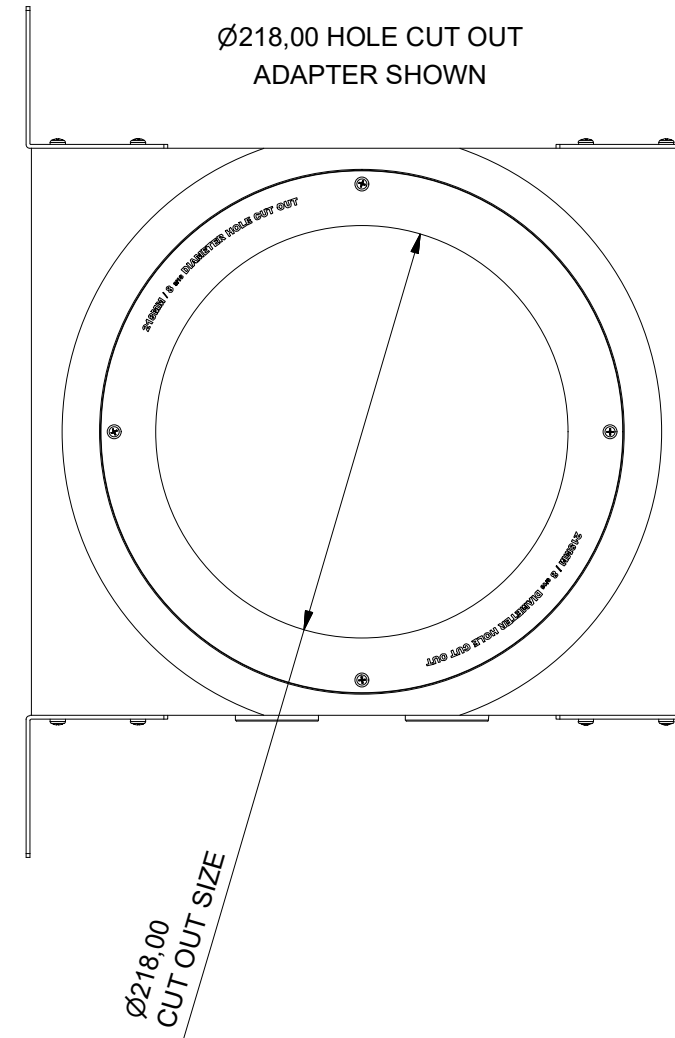

GROMMETS TO BE PUNCTURED AND RE-SEALED FOR CABLES ENTRY

IN-CEILING BACK BOX

RANGE: IN-CEILING BACK BOX

© COPYRIGHT MONITOR AUDIO

30/03/2017