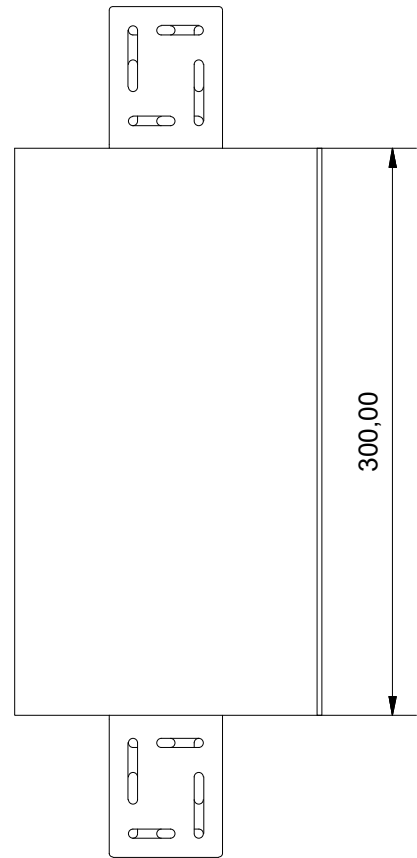

GROMMETS TO BE PUNCTURED AND RE-SEALED FOR CABLES ENTRY

IN-CEILING BACK BOX

RANGE: IN-CEILING BACK BOX

© COPYRIGHT MONITOR AUDIO

30/03/2017