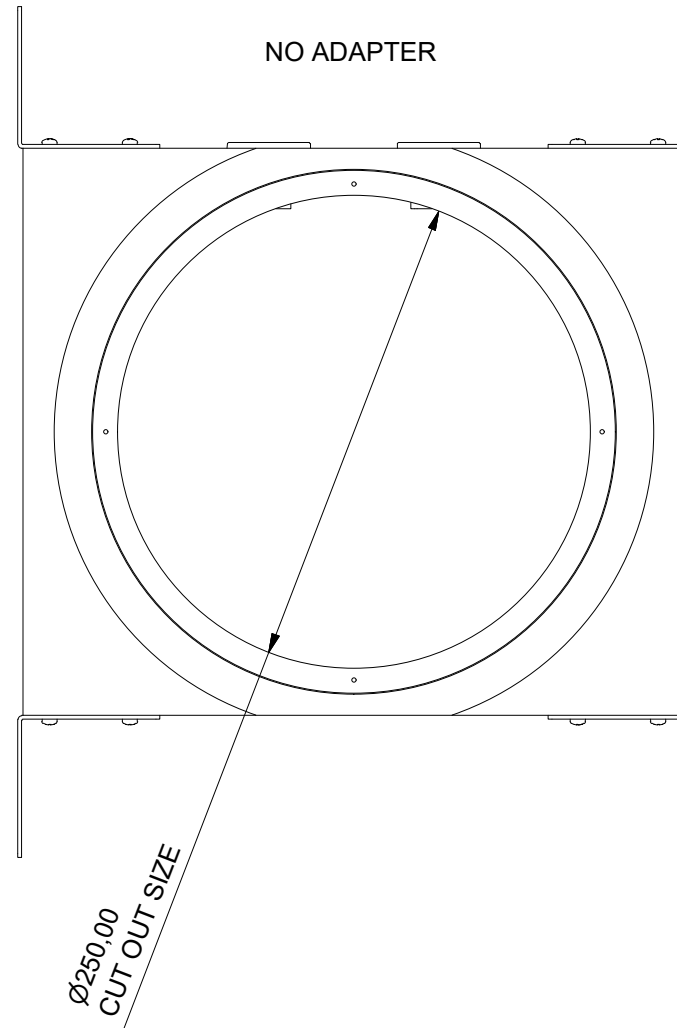

GROMMETS TO BE PUNCTURED AND RE-SEALED FOR CABLES ENTRY

IN-CEILING BACK BOX

RANGE: IN-CEILING BACK BOX

© COPYRIGHT MONITOR AUDIO

30/03/2017