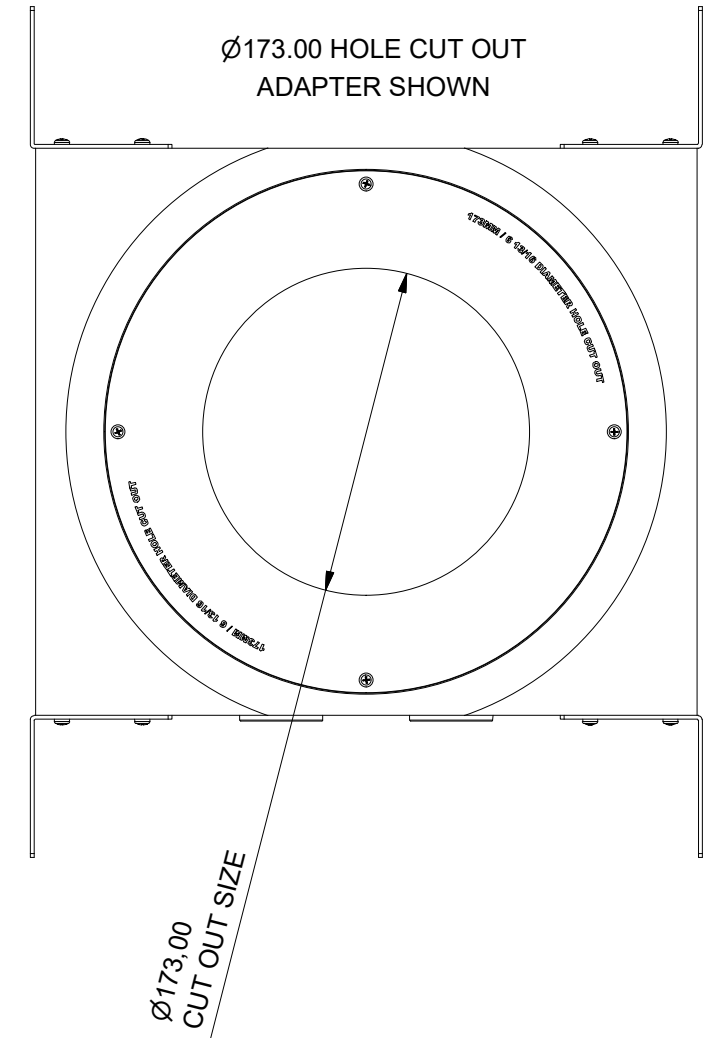

GROMMETS TO BE PUNCTURED AND RE-SEALED FOR CABLES ENTRY

IN-CEILING BACK BOX

RANGE: IN-CEILING BACK BOX

© COPYRIGHT MONITOR AUDIO

30/03/2017