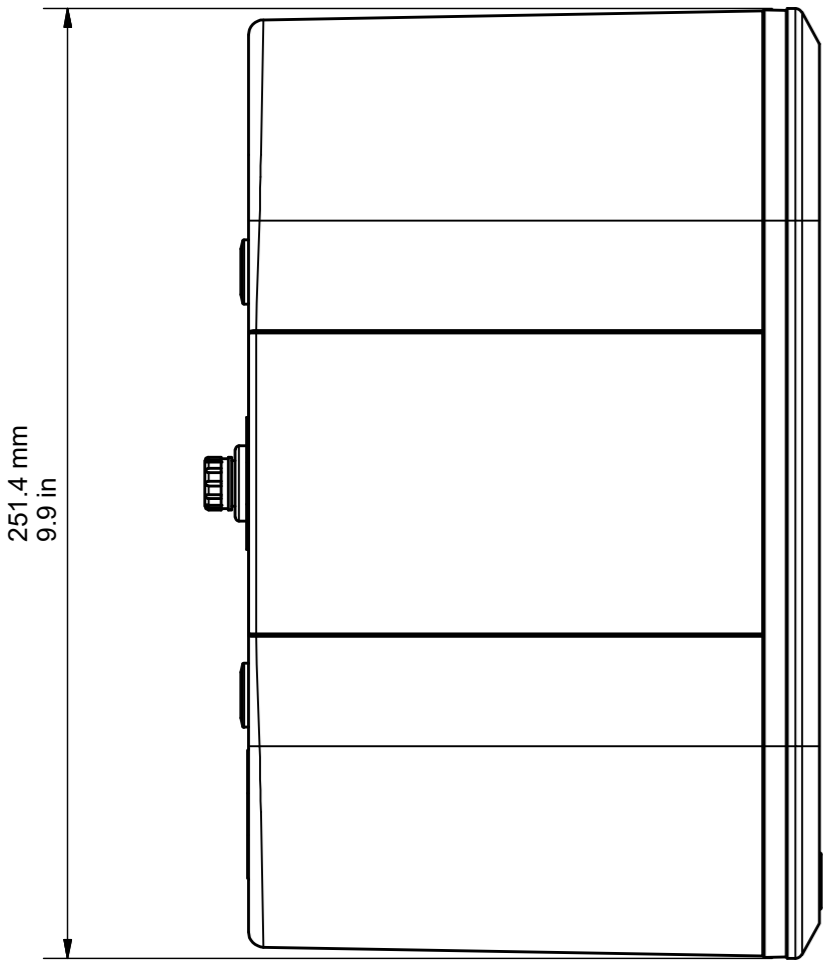

TOP VIEW

SIDE VIEW

FRONT VIEW - GRILLE OFF

SIDE VIEW

REAR VIEW

BOTTOM VIEW

A10 APEX - DRAWING FOR REFERENCE ONLY

RANGE: APEX RANGE