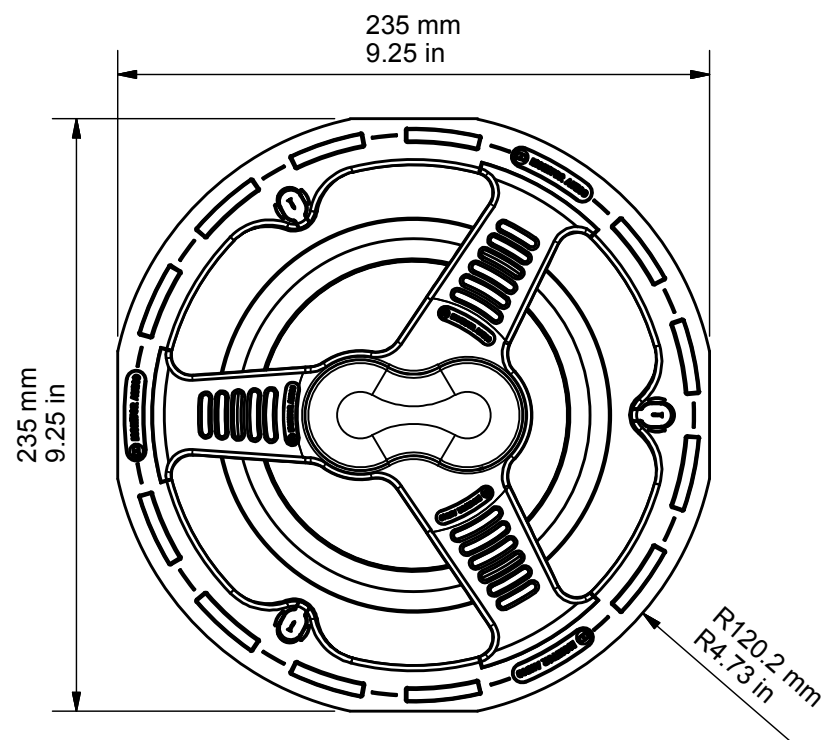

CUT OUT

AWC265

RANGE: ALL WEATHER

© COPYRIGHT MONITOR AUDIO

23/04/2015